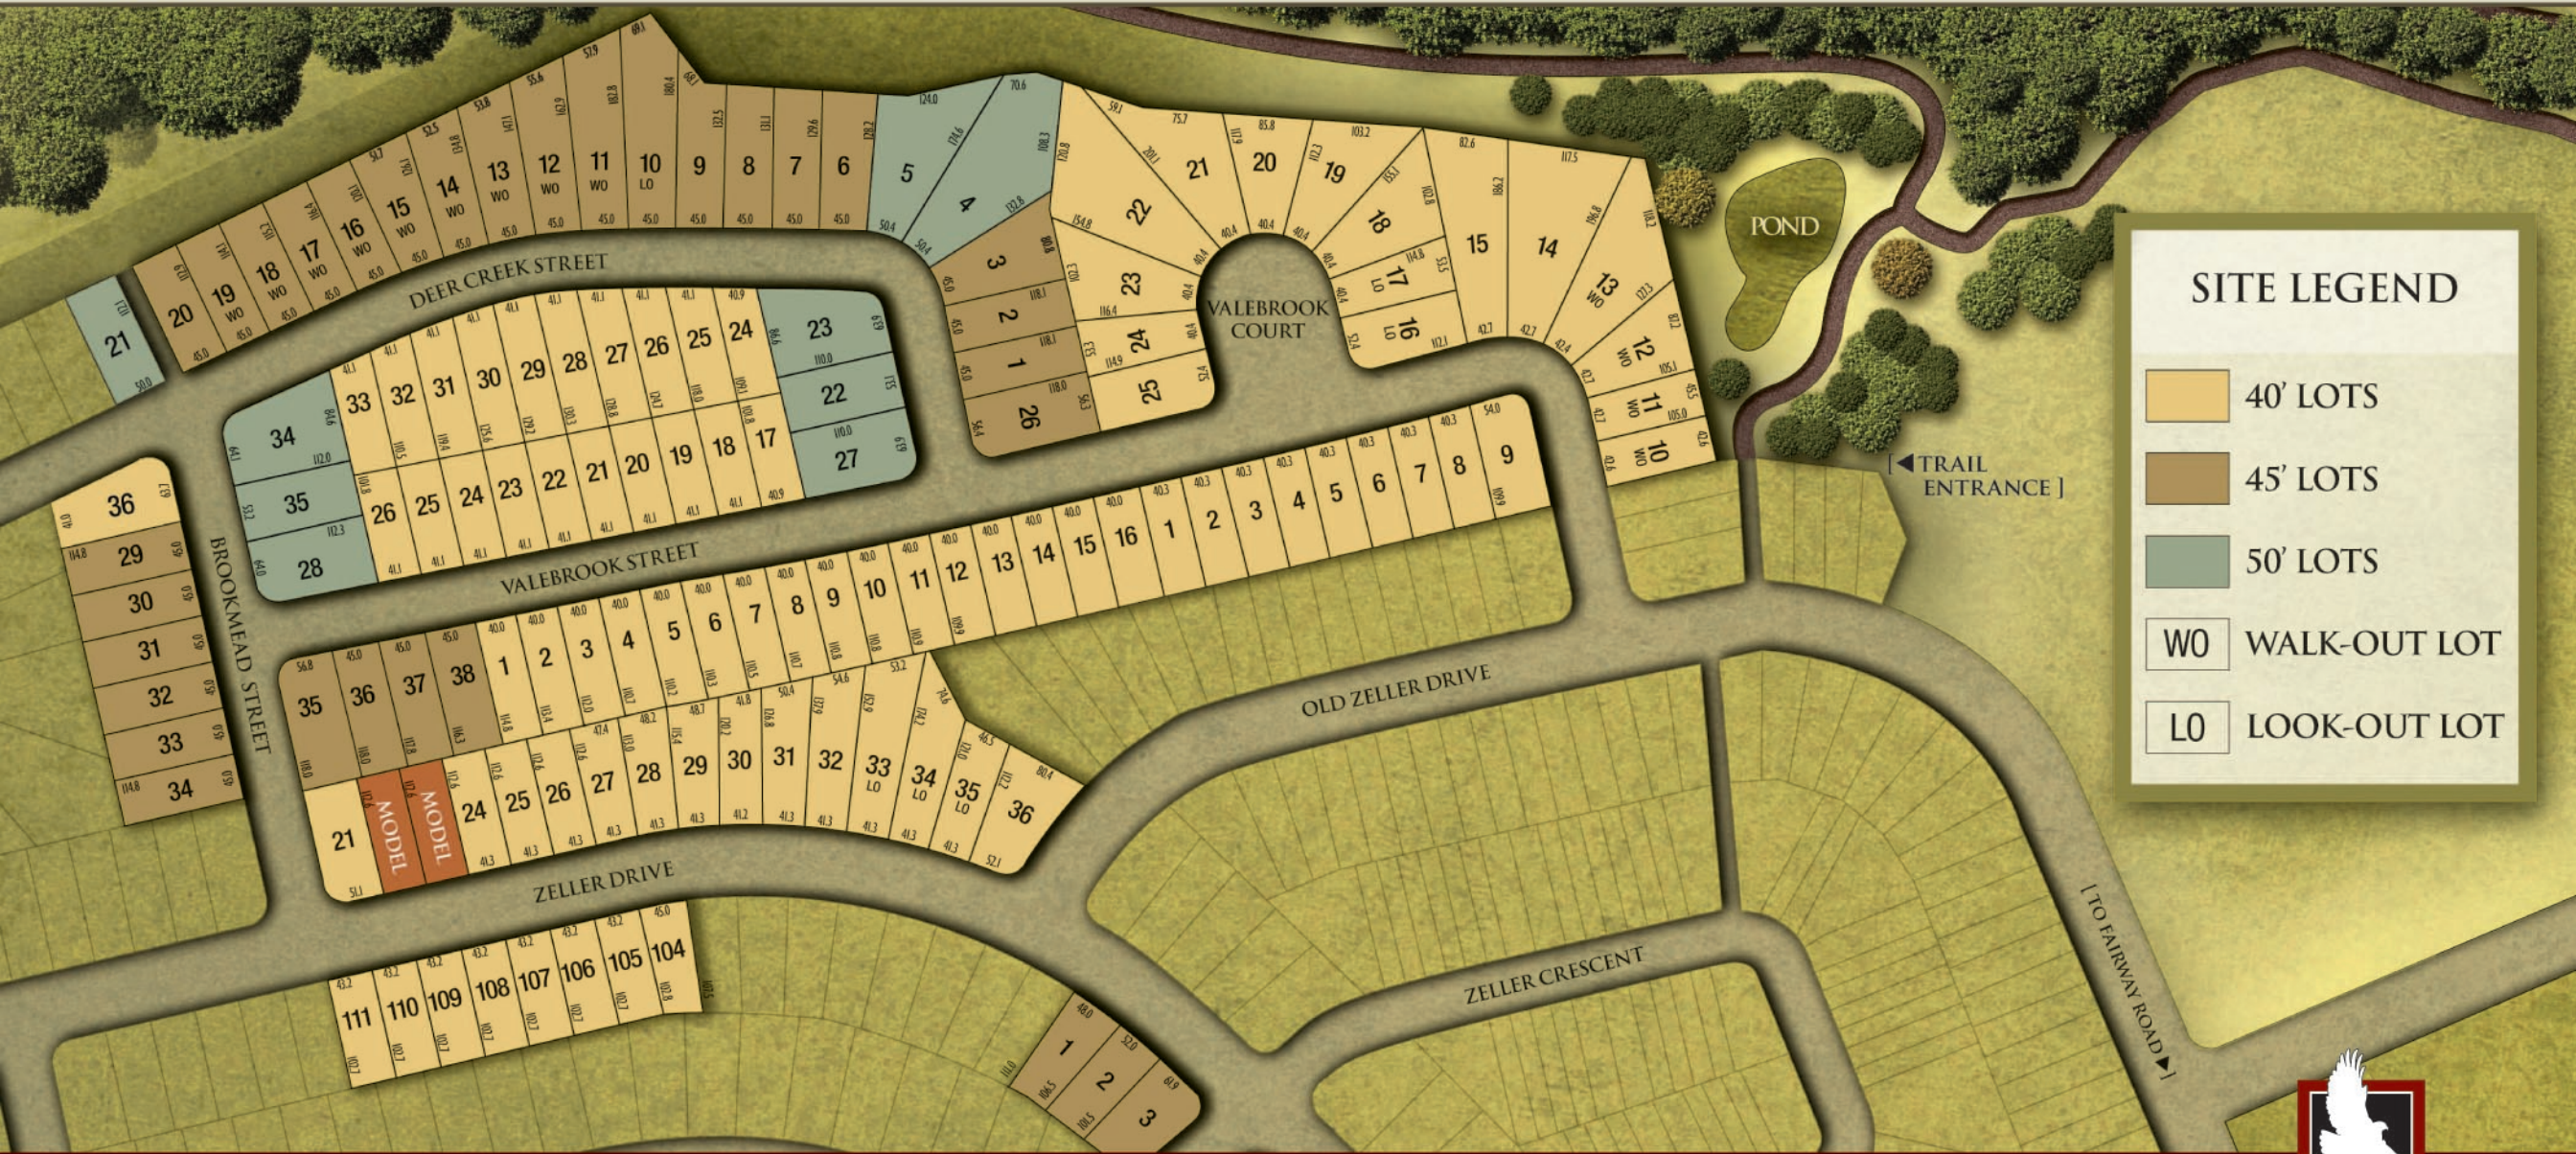

CHOOSE YOUR LOT

SITE LEGEND

- 40' LOTS
- 45' LOTS
- 50' LOTS
- WO WALK-OUT LOT
- LO LOOK-OUT LOT